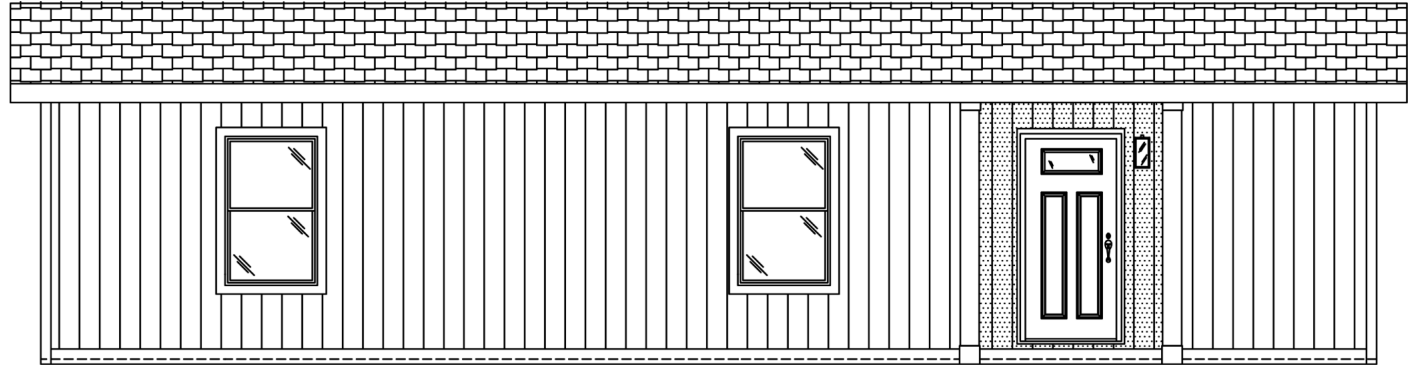

THE TEMPO SERIES

The Tempo

Yesterday

15' × 44'

DIMENSIONS

660 sf

LIVING SPACE

1

BEDROOMS

1

BATHROOMS

OVERVIEW

Simplicity in a compact 1 bedroom home that is 15' wide and so does not feel cramped. The master bedroom has walk in closet and easy access to a bathroom with full tub / shower. Living area is well separated from the bedroom with central utility room and kitchen including an island for additional counter top and eating space. Compact and well laid out.

02 FRONT ELEVATION

FRONT SIDEWALL

REAR SIDEWALL

FRONT ENDWALL

*OPT. FRONT ENDWALL
W/ ACCENT AREA*

REAR ENDWALL

Heritage Home Center

(425) 353-5464